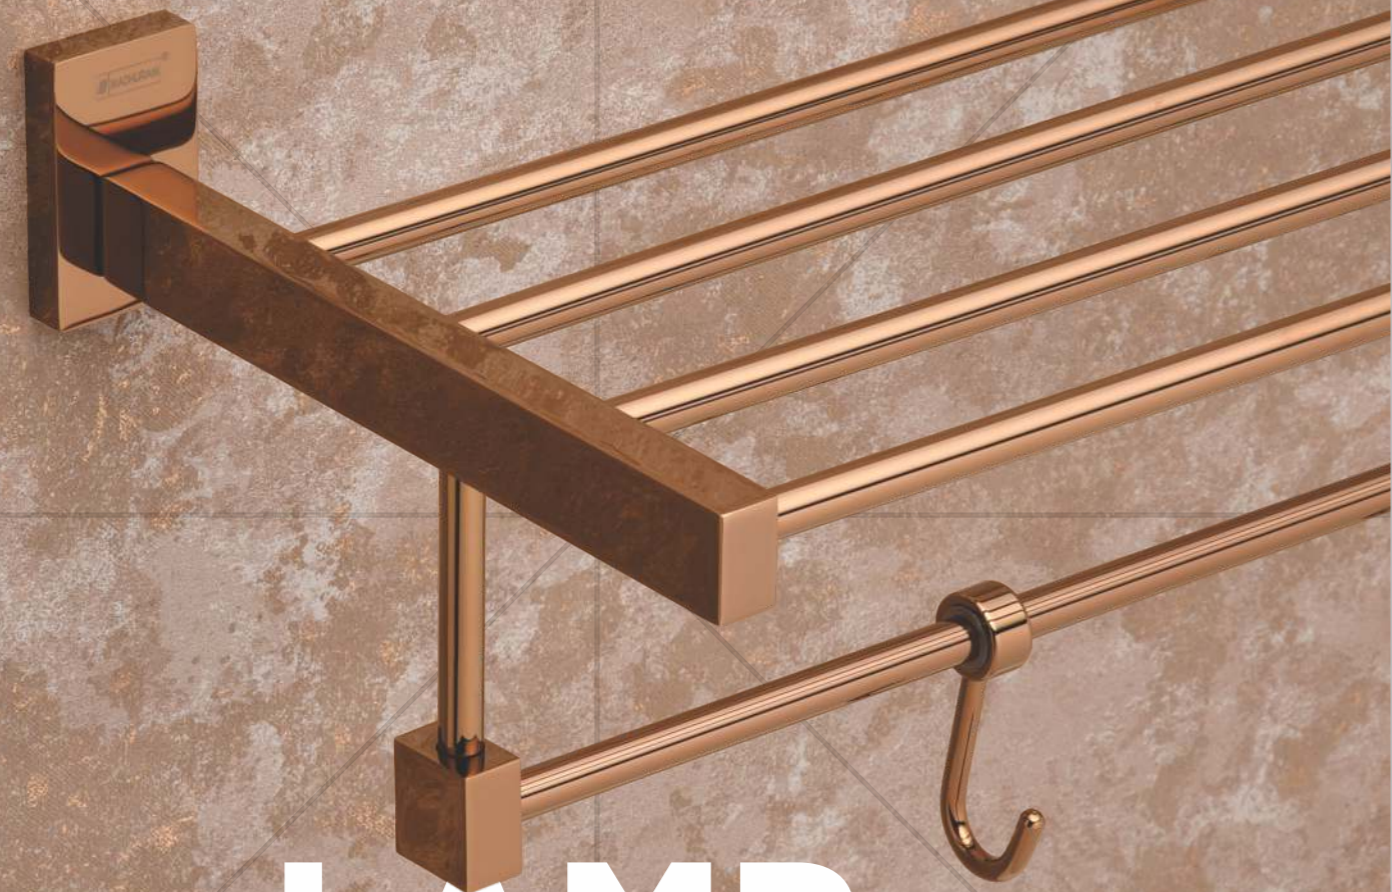

CODE: MBF004 ITEM: Tumbler Holder MRP: ₹ 1320

CODE: MBF005 ITEM: Robe Hook MRP: ₹ 775

LAMP COLLECTION