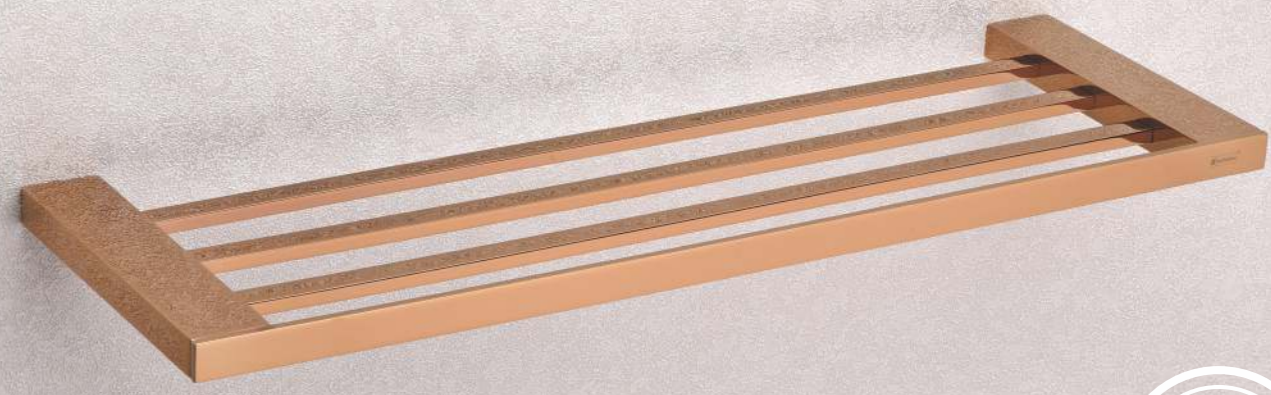

CODE: MBBR004 ITEM: Tumbler Holder MRP: ₹ 1885

CODE: MBBR005 ITEM: Robe Hook MRP: ₹ 1320

***
PVD
FINISH
***

CODE:
MBAU08

ITEM:
Towel Rack 24"

MRP:
₹ 11545