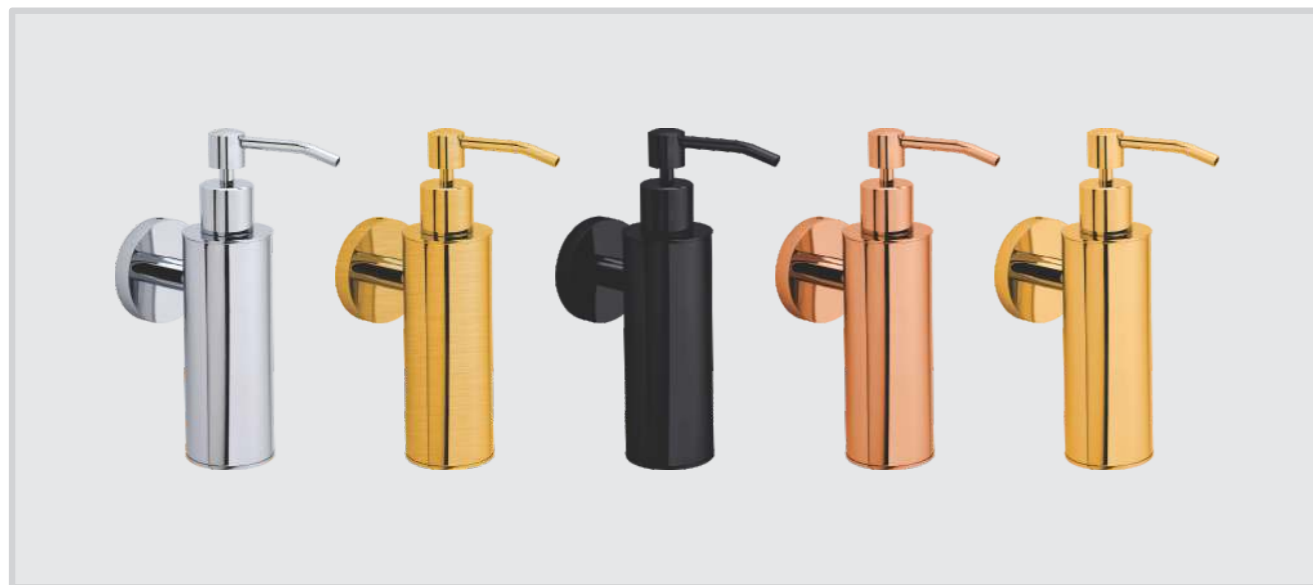

CODE: MBC004
ITEM: Tumbler Holder
MRP: ₹ 1320

CODE: MBC005
ITEM: Robe Hook
MRP: ₹ 775

SQUARE FULL BRASS LIQUID HOLDER

CODE No.	MRP CP	MRP ABM	MRP ZB	MRP PVDR	MRP PVDG
MBF014	3635	3635	3885	5440	5440

ROUND FULL BRASS LIQUID HOLDER