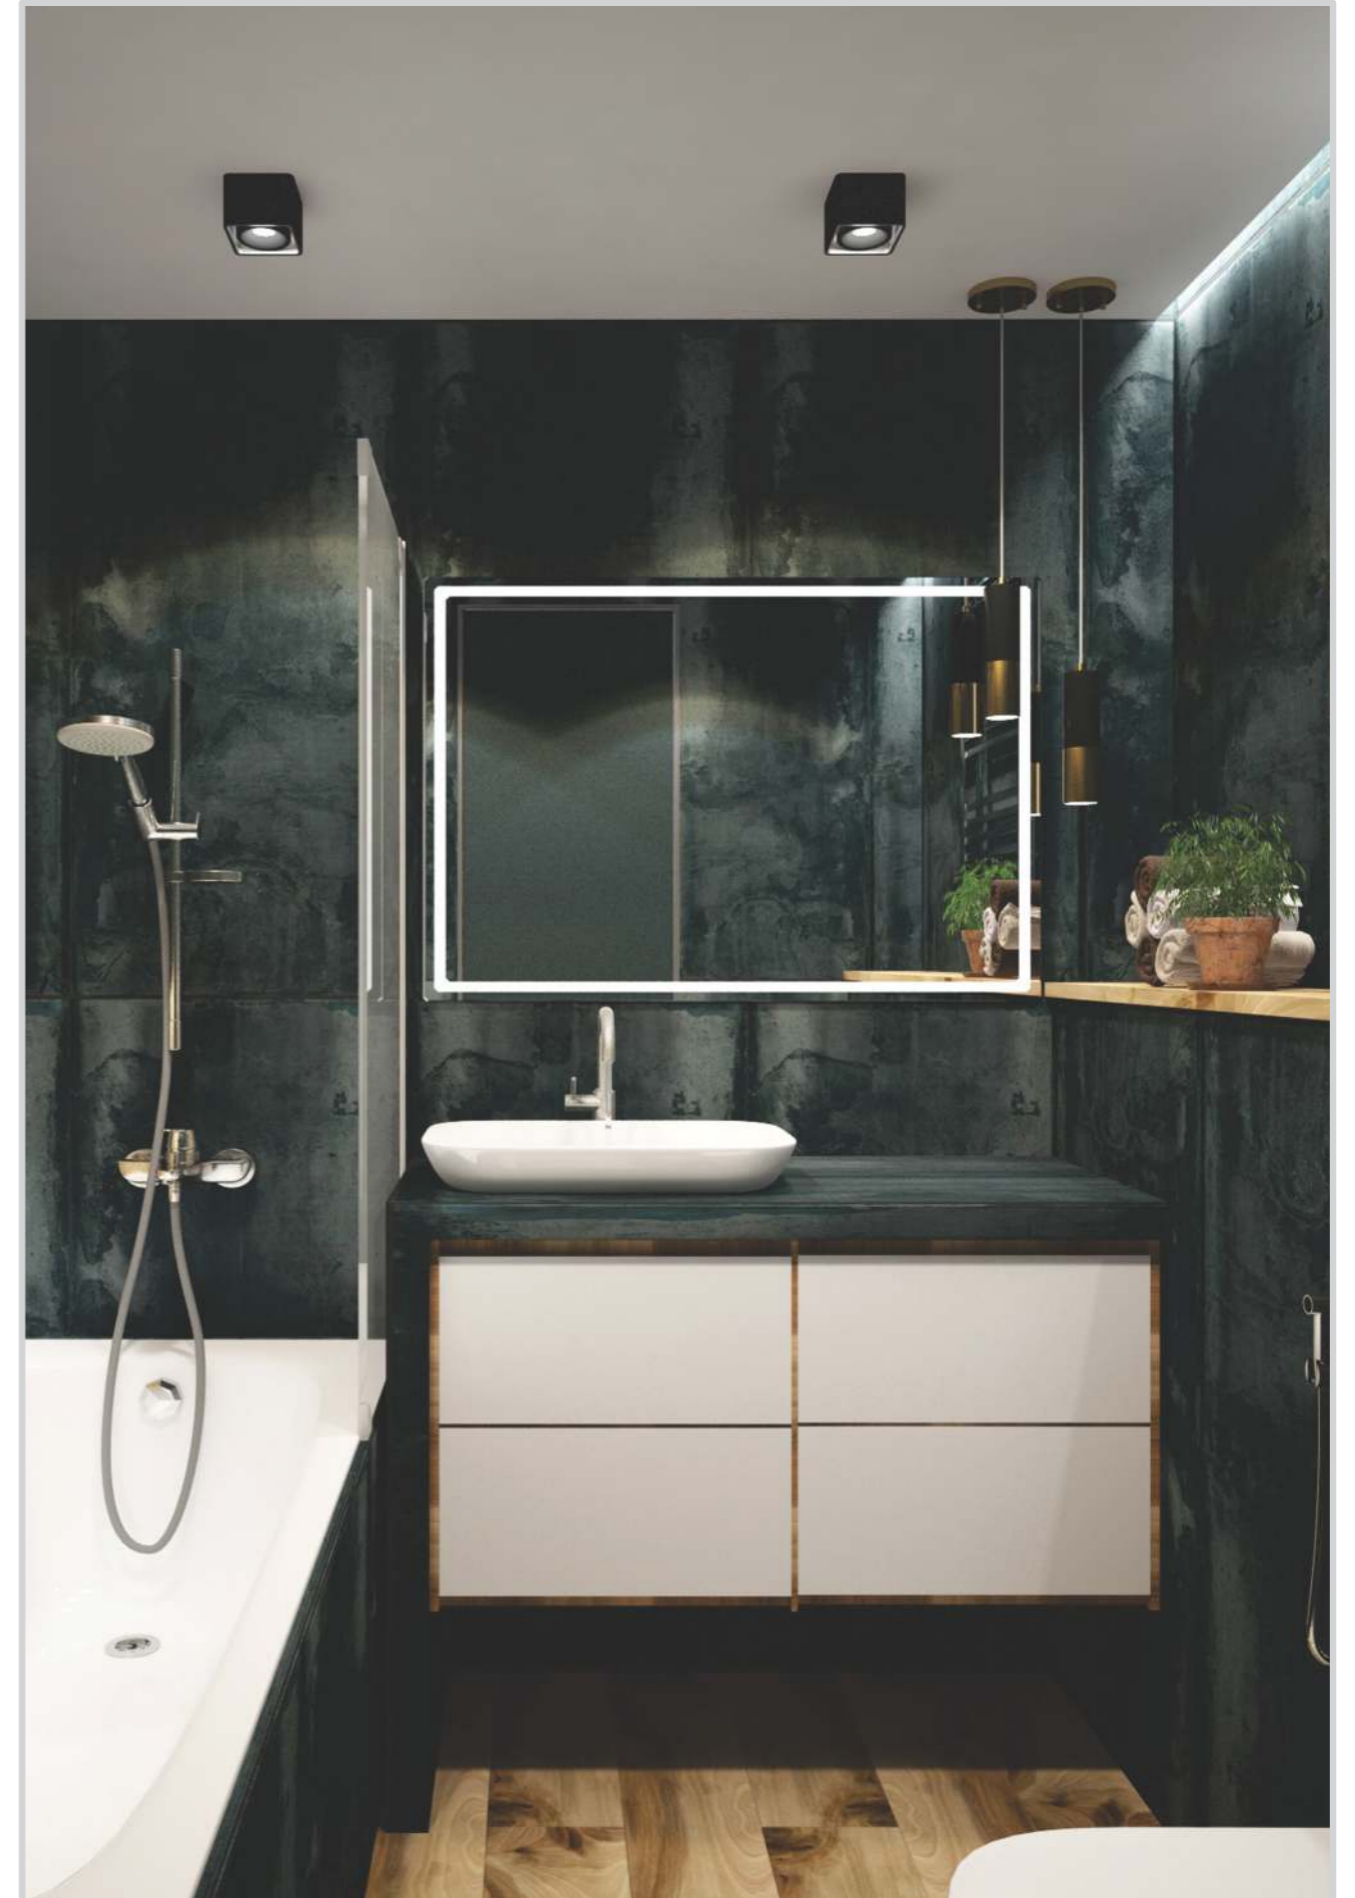

CODE: MBLE13 ITEM: Dual Soap Dish MRP: ₹ 3070

CODE: MBLE10 ITEM: Toilet Paper Holder MRP: ₹ 1460

CODE: MBLE03 ITEM: Glass Soap Dish MRP: ₹ 1515

CODE: MBLE12 ITEM: Soap Dish With Tumbler Holder MRP: ₹ 2930