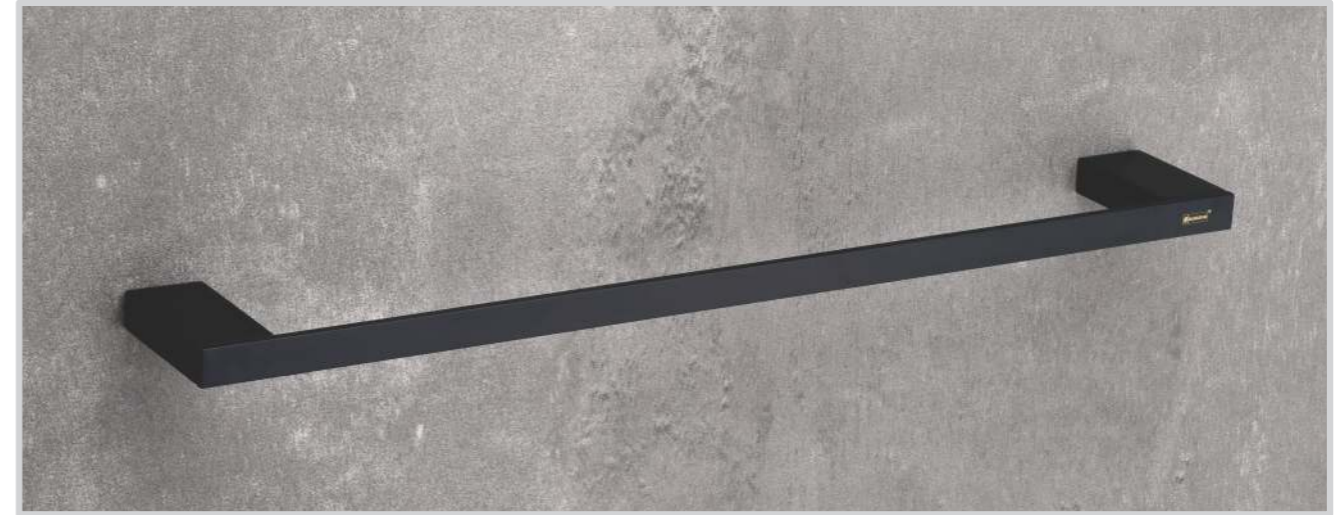

CODE: MBAU12 ITEM: Soap Dish With Tumbler Holder MRP: ₹ 6370

CODE: MBAU10 ITEM: Toilet Paper Holder MRP: ₹ 5940

CODE: MBAU04 ITEM: Tumbler Holder MRP: ₹ 4020

CODE: MBAU05 ITEM: Robe Hook MRP: ₹ 1960

CODE: MBAU08 ITEM: Towel Rack 24" MRP: ₹ 8710