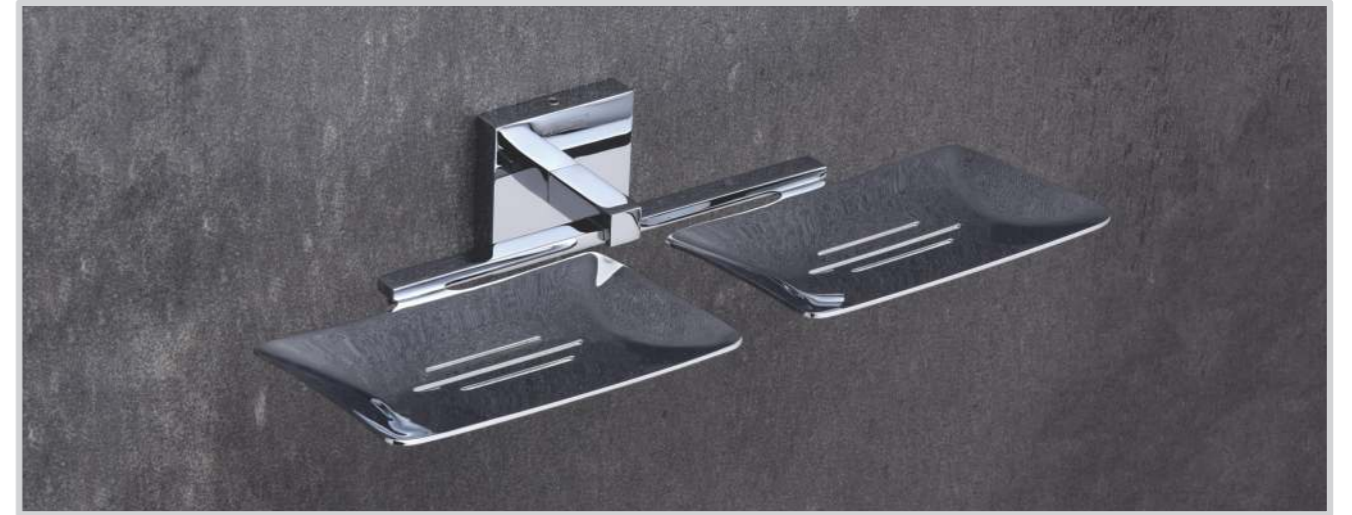

CODE:
MBF008

ITEM:
Towel Rack 24"

MRP:
₹ 8760

CODE:
MBF011

ITEM:
Liquid Soap Dispenser

MRP:
₹ 1795

CODE: MBF001 ITEM: Towel Bar 24" MRP: ₹ 2650

CODE: MBF013 ITEM: Dual Soap Dish MRP: ₹ 2615