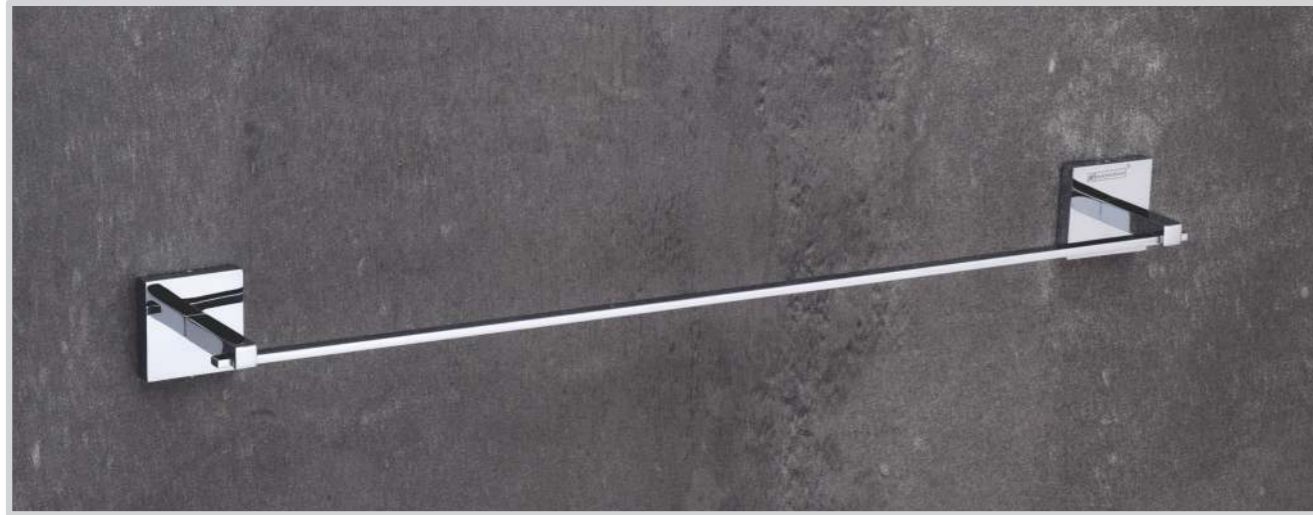

CODE:
MBF008

ITEM:
Towel Rack 24"

MRP:
₹ 8760

CODE:
MBF011

ITEM:
Liquid Soap Dispenser

MRP:
₹ 1795

CODE: MBF001 ITEM: Towel Bar 24" MRP: ₹ 2650

CODE: MBF013 ITEM: Dual Soap Dish MRP: ₹ 2615