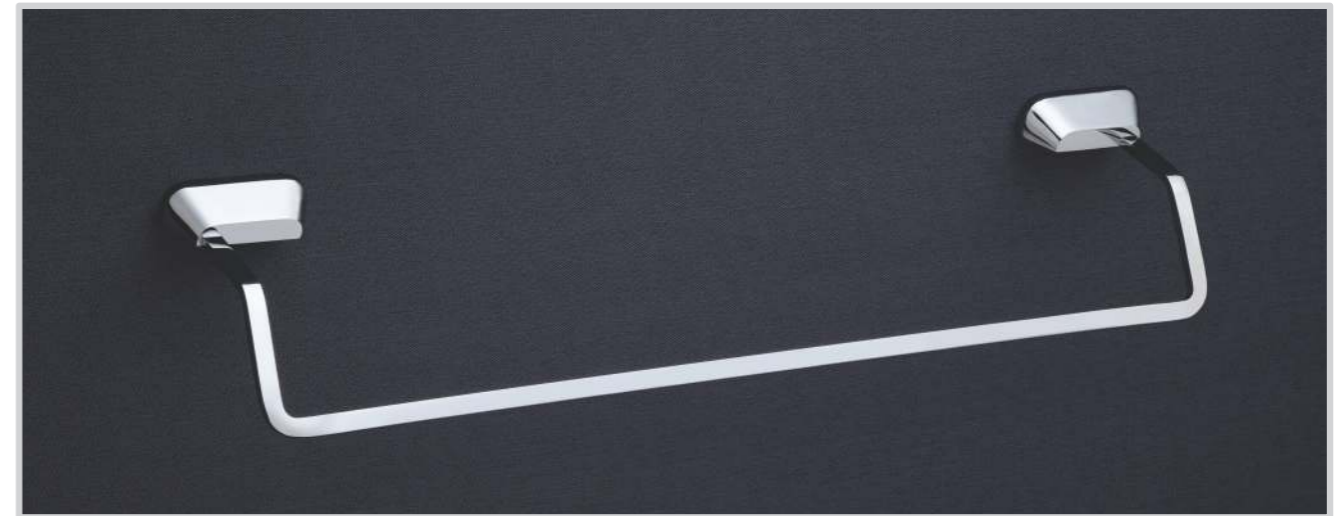

CODE: **MBBR004** ITEM: **Tumbler Holder** MRP: **₹ 2015**

CODE: **MBBR005** ITEM: **Robe Hook** MRP: **₹ 1410**