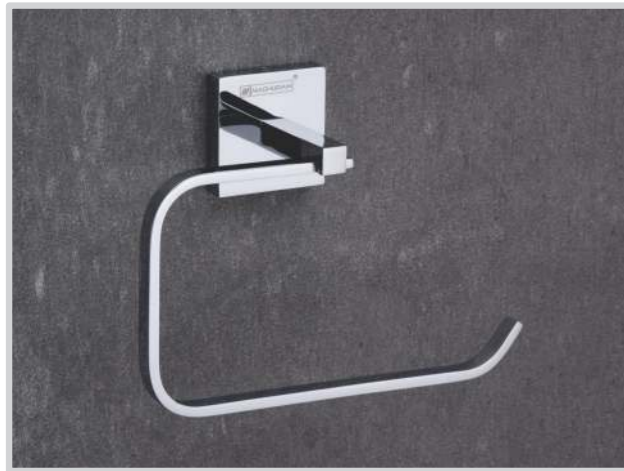

CODE:
MBF008

ITEM:
Towel Rack 24"

MRP:
₹ 8760

CODE:
MBF011

ITEM:
Liquid Soap Dispenser

MRP:
₹ 1795

CODE: MBF001 ITEM: Towel Bar 24" MRP: ₹ 2650

CODE: MBF013 ITEM: Dual Soap Dish MRP: ₹ 2615