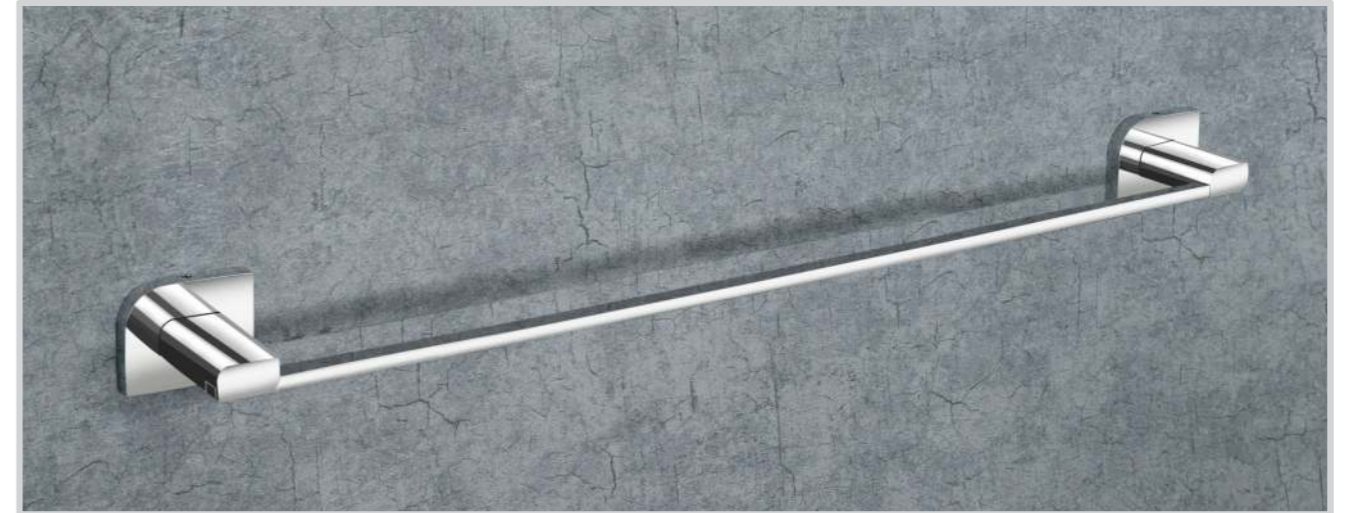

CODE: MBLE10 ITEM: Toilet Paper Holder MRP: ₹ 1735

CODE: MBLE04 ITEM: Tumbler Holder MRP: ₹ 2385

CODE: MBLE05 ITEM: Robe Hook MRP: ₹ 1275

CODE: MBLE08
ITEM: Towel Rack 24"
MRP: ₹ 9735

CODE: MBLE01
ITEM: Towel Bar 24"
MRP: ₹ 3220