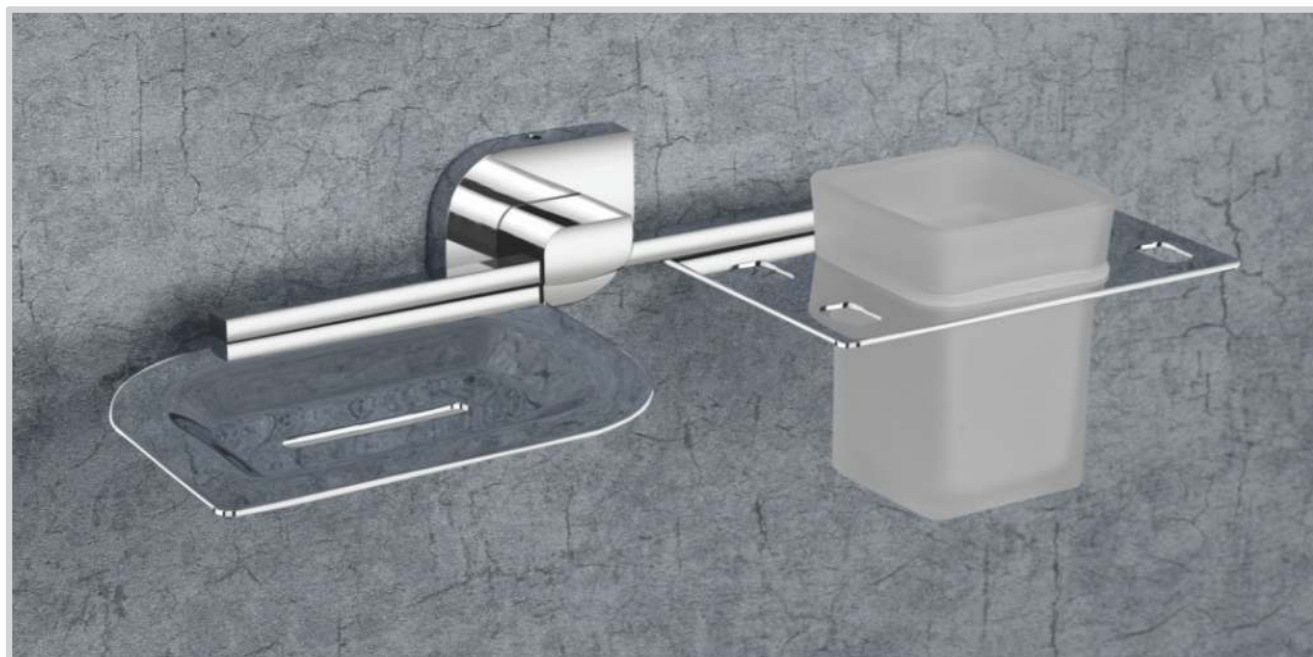

CODE: MBLE10 ITEM: Toilet Paper Holder MRP: ₹ 1460

CODE: MBLE03 ITEM: Glass Soap Dish MRP: ₹ 1515

CODE: MBLE12 ITEM: Soap Dish With Tumbler Holder MRP: ₹ 2930