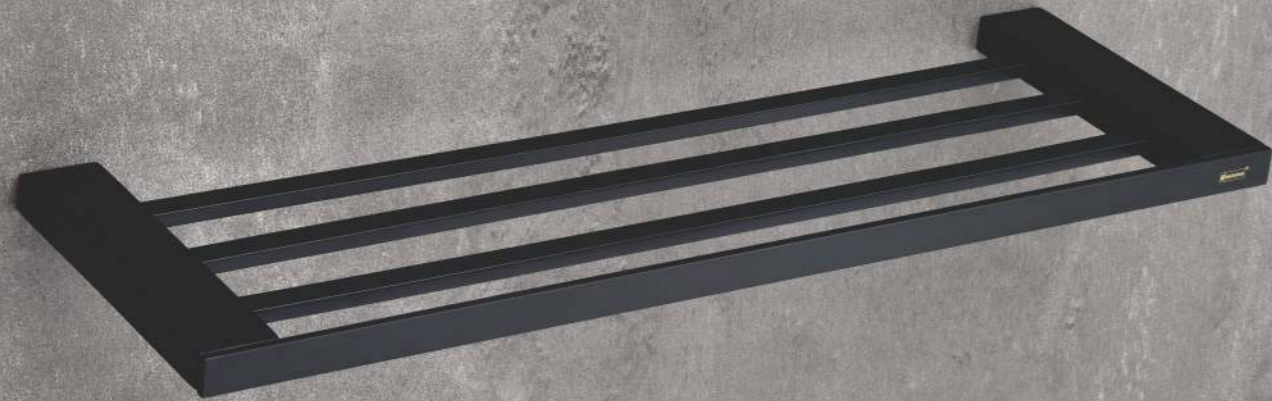

CODE: MBAU12 ITEM: Soap Dish With Tumbler Holder MRP: ₹ 6370

CODE: MBAU10 ITEM: Toilet Paper Holder MRP: ₹ 5940

CODE: MBAU04 ITEM: Tumbler Holder MRP: ₹ 4020

CODE: MBAU05 ITEM: Robe Hook MRP: ₹ 1960

CODE: MBAU08 ITEM: Towel Rack 24" MRP: ₹ 8710