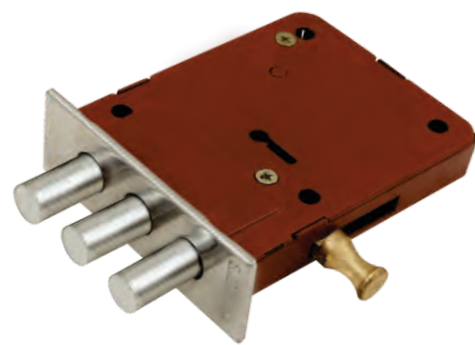

MDL-007	
100 mm	307

3 Round Bullet