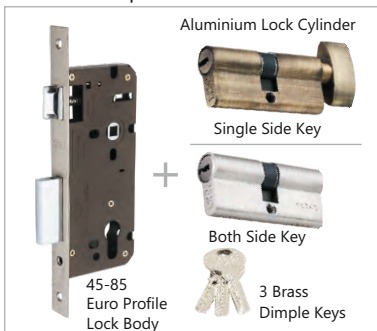

ROSE MORTISE			CY (58 mm) MORTISE		CY (85 mm) MORTISE	
Finish	60mm SSK	70mm SSK	60mm BSK	70mm SSK	60mm BSK	70mm SSK
SS/CP	2892	2913	2326	2367		
BK MORTISE			KY MORTISE			
Finish	Special Latch		Premium DT		Zip DT (3 Keys)	
SS/CP	1464		1635		1609	

CY 85 mm | Rose Mortise Combo