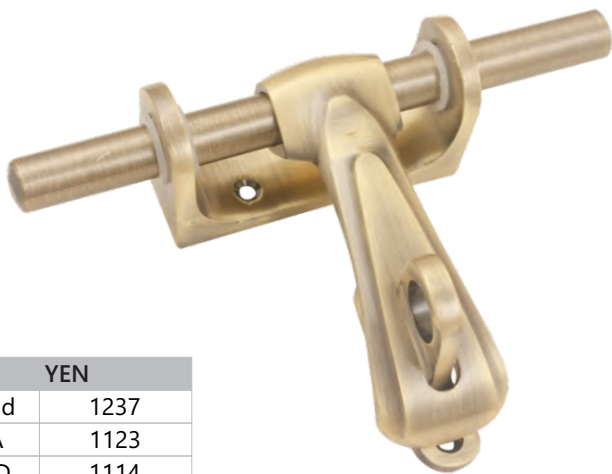

YEN	
Gold	1237
BA	1123
SSD	1114