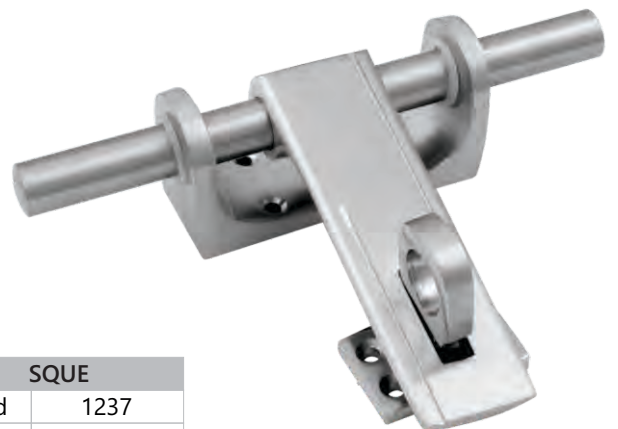

SQUE	
Gold	1237
BA	1123
SSD	1114