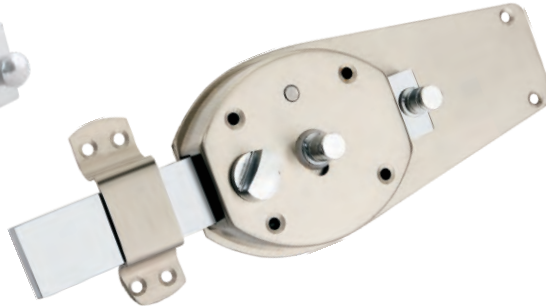

SKODA INTER LOCK	
4 Stroke	6 Stroke
1038	1109

3 Keys