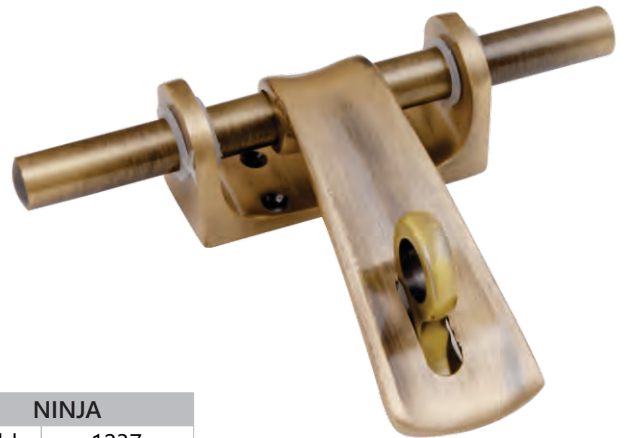

NINJA	
Gold	1237
BA	1123
SSD	1114