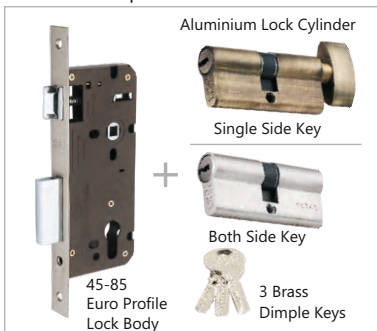

CY 85 mm | Rose Mortise Combo