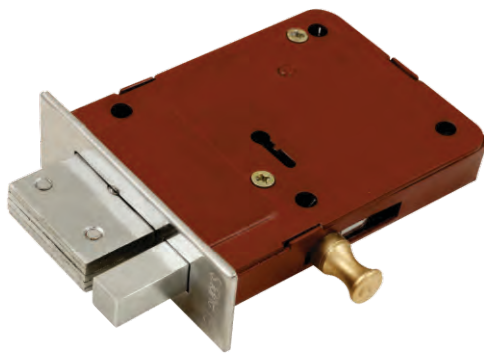

3 Keys, 6 Stroke

MDL-6103 Ultra Inter Lock	
BA	SS
1624	1624

3 Keys, 6 Stroke

MDL-008 Dus Chal	
Brown	661
SS Gloss	708

MDL-001 Deluxe KY	
Brown/Gold	850

Brass Bolt

MDL-003 Deluxe KY	
Brown/SS	637

MDL-006 Biscuit	
100 mm	307