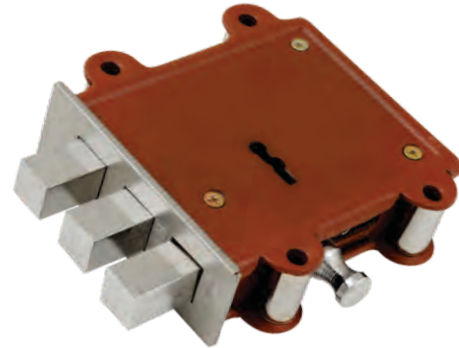

3 Keys, 6 Stroke

MDL-6103 Ultra Inter Lock	
BA	SS
1624	1624

3 Keys, 6 Stroke

MDL-008 Dus Chal	
Brown	661
SS Gloss	708

MDL-001 Deluxe KY	
Brown/Gold	850

Brass Bolt

MDL-003 Deluxe KY	
Brown/SS	637

MDL-006 Biscuit	
100 mm	307