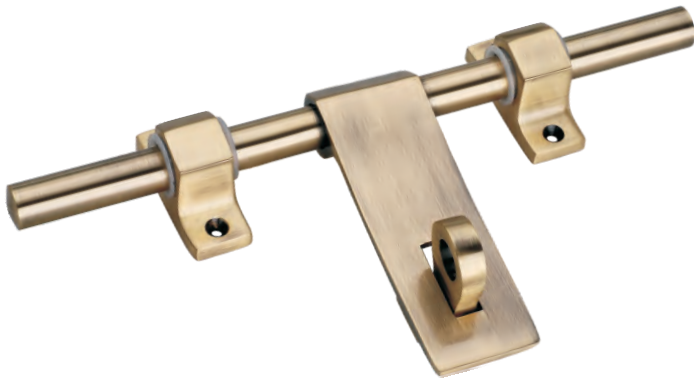

GLAMOUR

BRASS

ALDROP (19 mm)				SS Rod
Finish	300 mm (3+1)	350 mm (3+1)	400 mm (4+1)	S Cram
BA	3743	3828	4496	583
SSD	3708	3788	4451	583

ALDROP (16 mm)				SS Rod
Finish	200 mm (2+1)	250 mm (2+1)	300 mm (3+1)	S Cram
BA	1616	1673	2011	281
SSD	1602	1652	1983	281

ALDROP (12 mm)				SS Rod
Finish	200 mm (3+1)	250 mm (3+1)	300 mm (3+1)	S Cram
BA	1274	1309	1344	184
SSD	1265	1298	1331	184