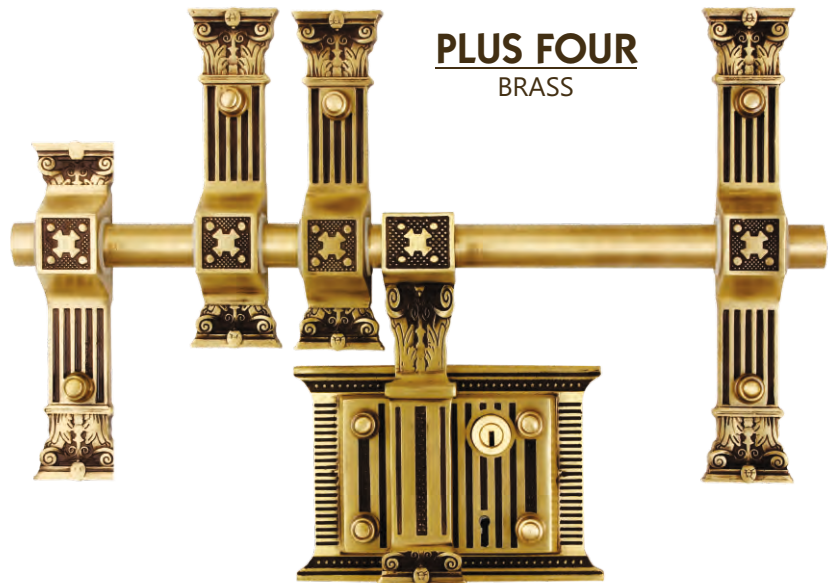

PLUS FOUR
BRASS

PLUS FOUR								
Finish	Manichitra Thazhu				MCT Crams			
	19 x 400 mm	19 x 450 mm	25 x 400 mm	25 x 450 mm	Trishul	Peacock	Mosque	
CA	12921	13322	16251	16770	1266	2145	2117	
BA	12489	12841	15675	16197	1158	2032	2009	

MANICHITRA THAZHU