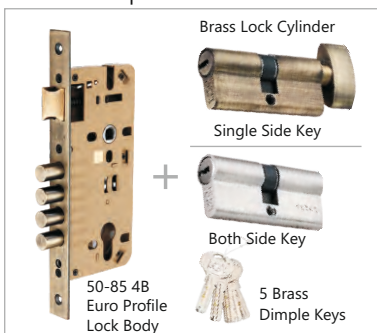

CY 85 mm | Rose Mortise Combo