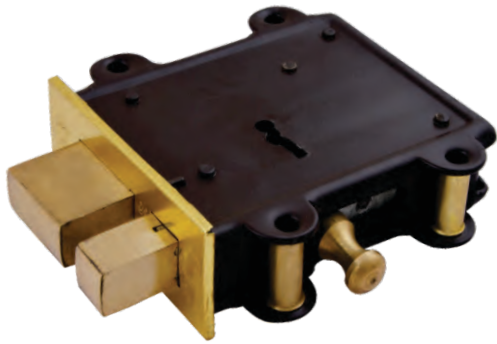

3 Keys, 6 Stroke

MDL-6103 Ultra Inter Lock	
BA	SS
1624	1624

3 Keys, 6 Stroke

MDL-008 Dus Chal	
Brown	661
SS Gloss	708

MDL-001 Deluxe KY	
Brown/Gold	850

Brass Bolt

MDL-003 Deluxe KY	
Brown/SS	637

MDL-006 Biscuit	
100 mm	307