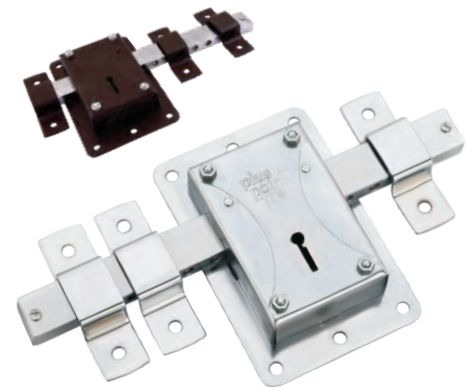

3 Keys, 6 Stroke

MDL-6103 Ultra Inter Lock	
BA	SS
1624	1624

3 Keys, 6 Stroke

MDL-008 Dus Chal	
Brown	661
SS Gloss	708

MDL-001 Deluxe KY	
Brown/Gold	850

Brass Bolt

MDL-003 Deluxe KY	
Brown/SS	637

MDL-006 Biscuit	
100 mm	307