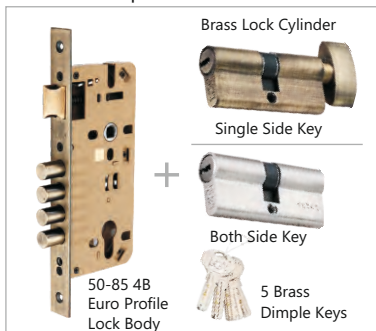

CY (85 mm) MORTISE		
Finish	60mm BSK	70mm SSK
MAB	8239	8322

BRASS MORTISE LOCK SETS