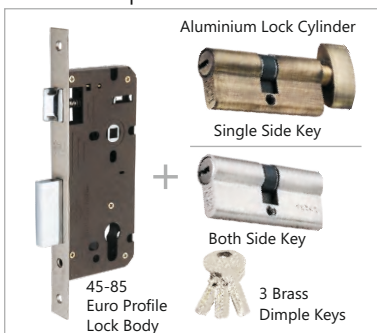

CY 85 mm | Rose Mortise Combo